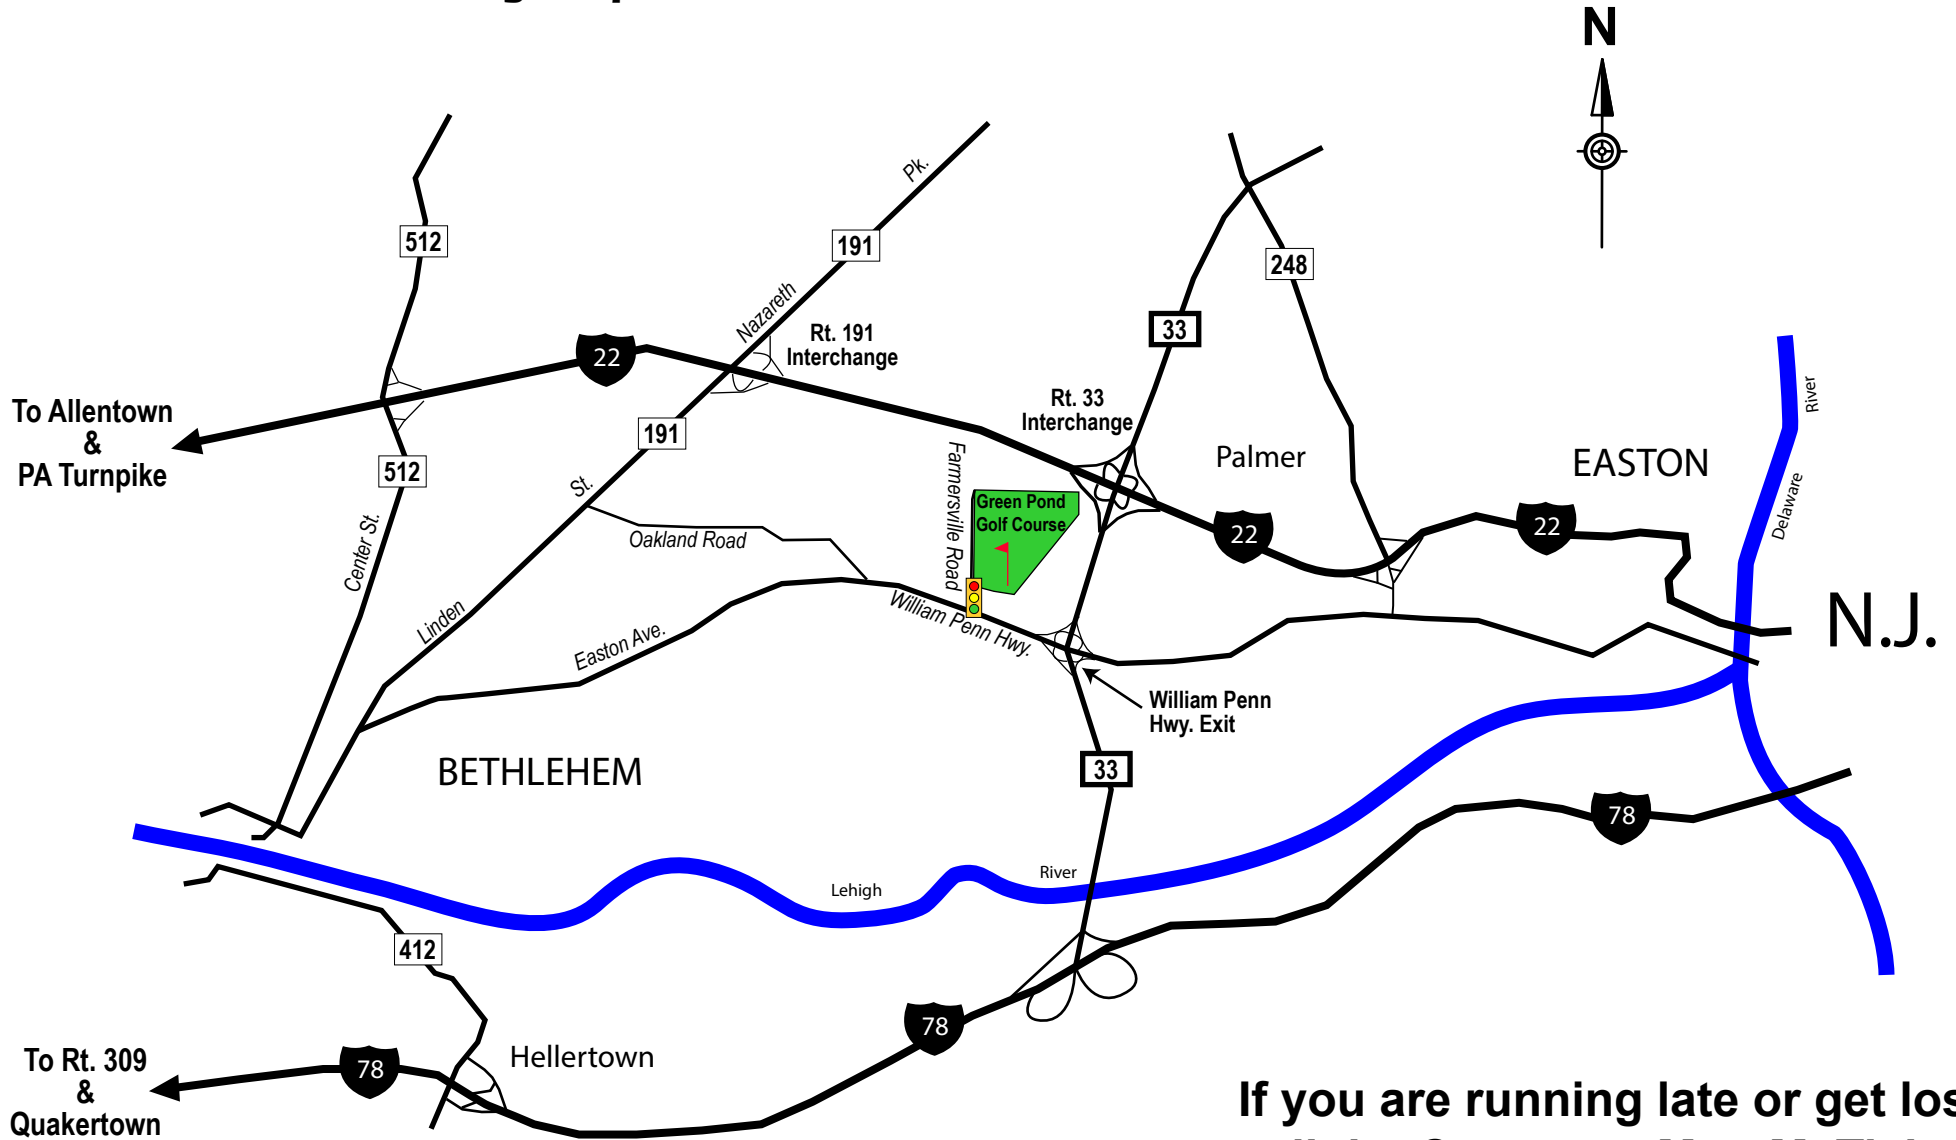

Directions to Green Pond Country Club
3604 Farmersville Road, Bethlehem, PA 18020
610-691-9453 or 610-253-2505
www.greenpondcc.com

**If you are running late or get lost,
call the Course or Matt McTish on
his cell phone at 484-239-8813.**